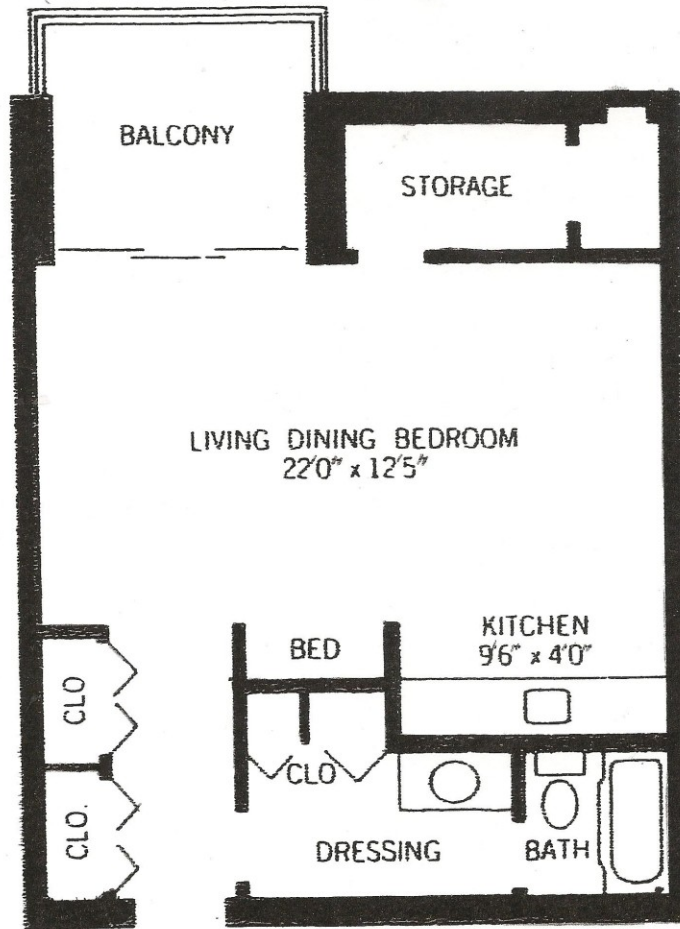

Kingston Corp.
301 S. Home Ave., Avalon, PA 15202

Studio (with built in Murphy Bed)
556 sq. ft. – plus 73 sq. ft. Private Balcony

Apartment's – 211, 311, 411, 511, 611, 711,
801 & 802 (the sq. ft. in these 2 are slightly different)