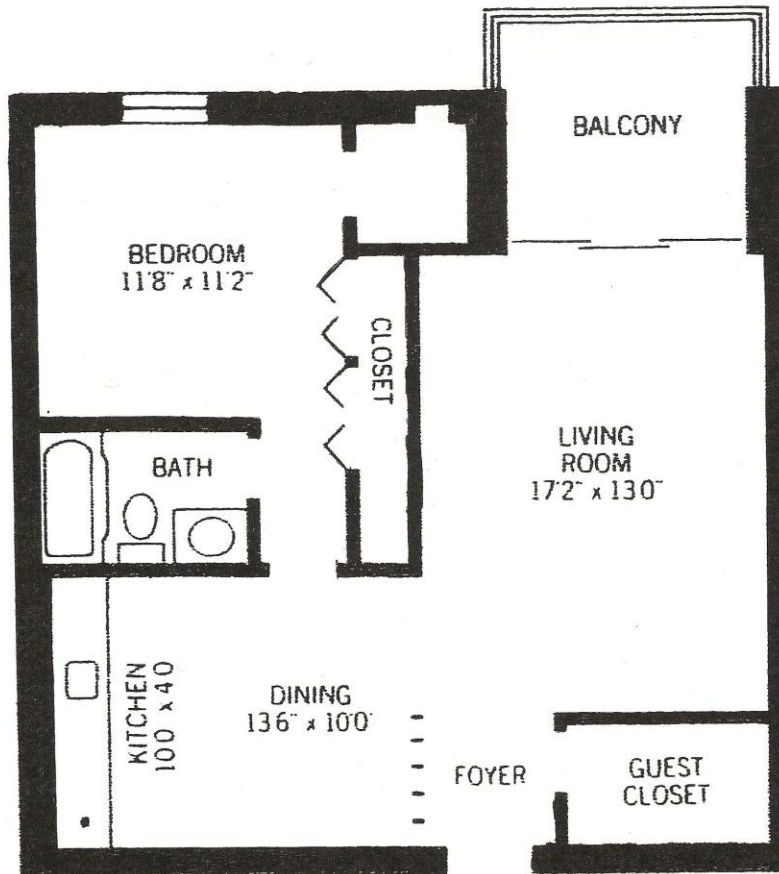

Kingston Corp.
301 S. Home Ave., Avalon, PA 15202

Small 1 Bedroom
655 sq. ft. – plus 73 sq. ft. Private Balcony

Apartment's – 102, 103, 105, 202, 203, 205, 302, 303, 305, 402, 403
405, 502, 503, 505, 602, 603, 605, 702, 703, 705