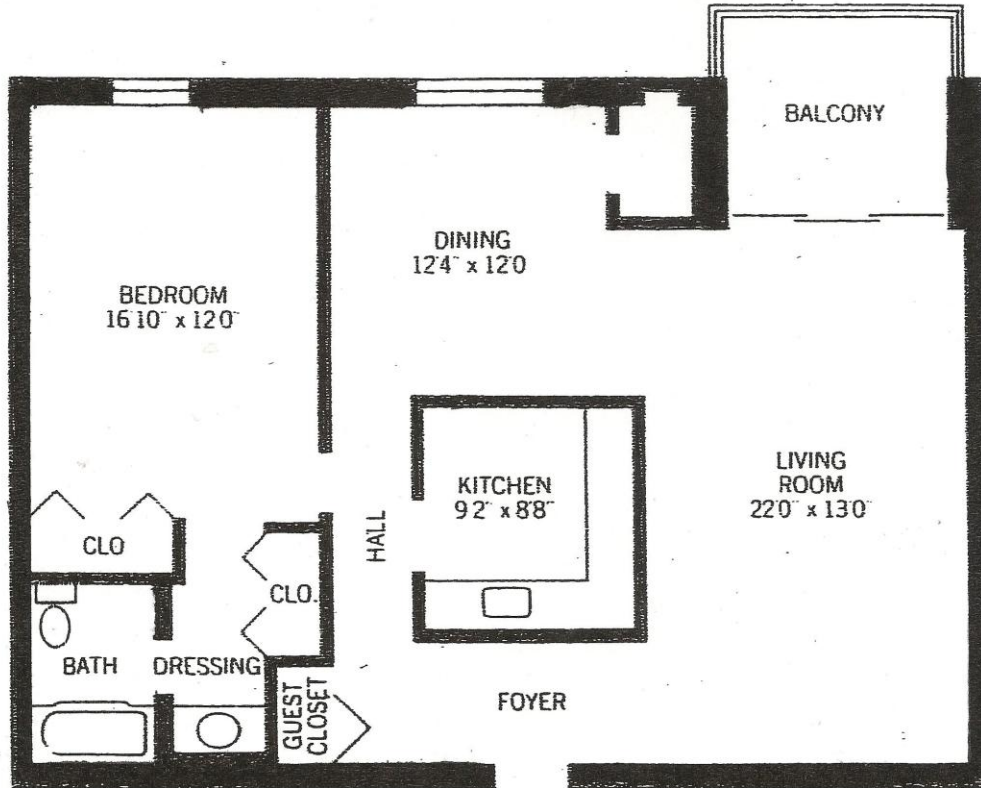

Kingston Corp.  
301 S. Home Ave., Avalon, PA 15202

**Large 1 Bedroom**  
**948 sq. ft. – plus 73 sq. ft. Private Balcony**

Apartment's – 104, 106, 107, 109, 204, 206, 207, 208, 209, 210, 212,  
304, 306, 307, 308, 309, 310, 312, 404, 406, 407, 408, 409, 410, 412,  
504, 506, 507, 508, 509, 510, 512, 604, 606, 607, 608, 609, 610, 612,  
704, 706, 707, 708, 709, 710, 712